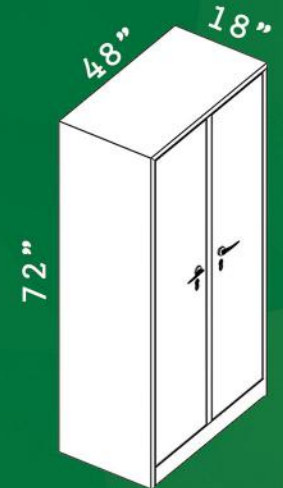

- | Additional keys
- | Adjustable shelves
- | With/ without drawers
- | Color options

Models

Key features and specifications

- | Designed to store light weight items such as documents, medicine, clothes and miscellaneous items
- | Equipped with standard lock and key
- | Fully customizable specifications